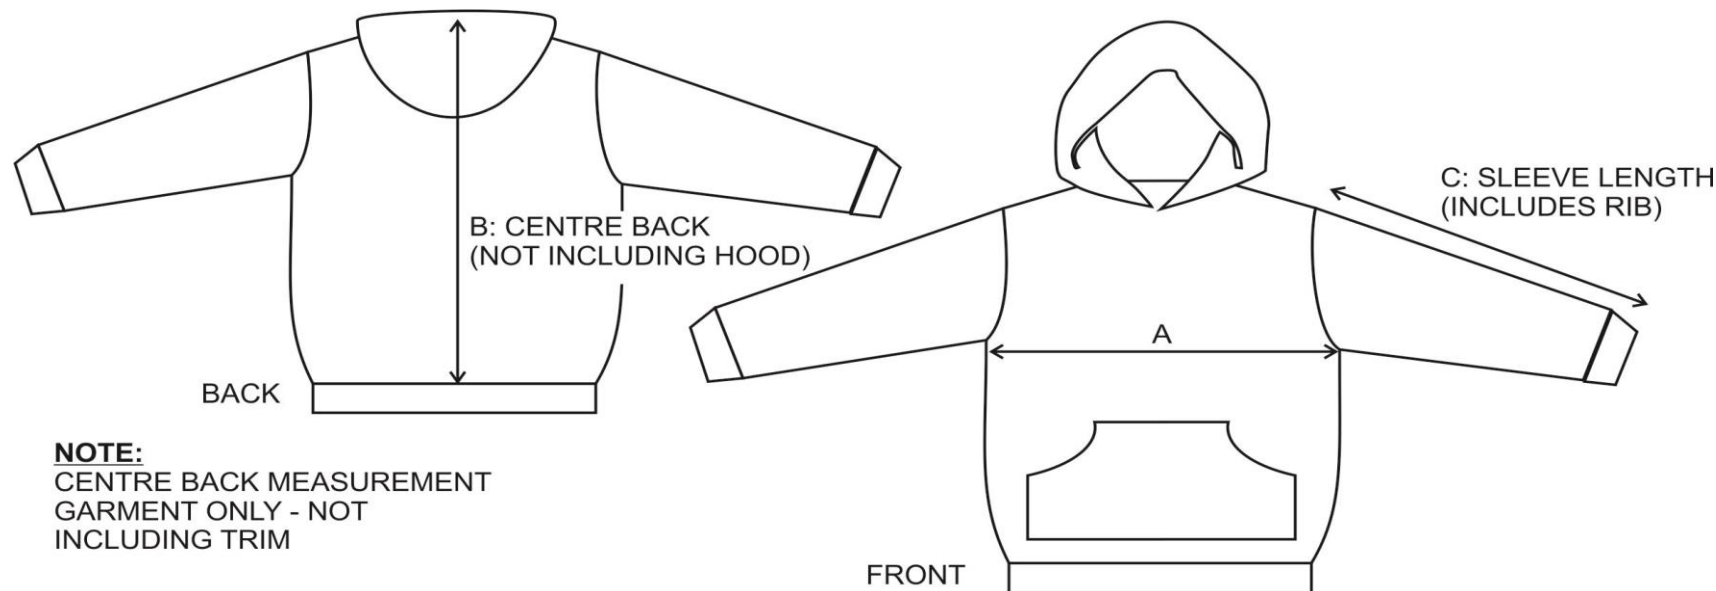

# PRODUCT SPEC SHEET

**PATTERN CODE:** P127 **DESCRIPTION:** HOODED TOP PLAIN RIB WAIST

**NOTE:**  
CENTRE BACK MEASUREMENT  
GARMENT ONLY - NOT  
INCLUDING TRIM

Measurements in cm **YOUTH** Tolerance: +/- 1cm on all measurements

		4	6	8	10	12	14	16
A	HALF CHEST	38	41	44	47	50	53	56
B	CENTRE BACK	40	44	48	51	55	58	61
C	SLEEVE LENGTH	36	39.5	43	45.5	50	53.5	57

Measurements in cm **ADULT** Tolerance: +/- 1cm on all measurements

		S	M	L	XL	2XL	3XL	4XL	5XL
A	HALF CHEST	58	61	64	67	70	73	76	79
B	CENTRE BACK	65	67.5	70	72	74	77	79	81
C	SLEEVE LENGTH	62	63	64	65	66	67	68	69