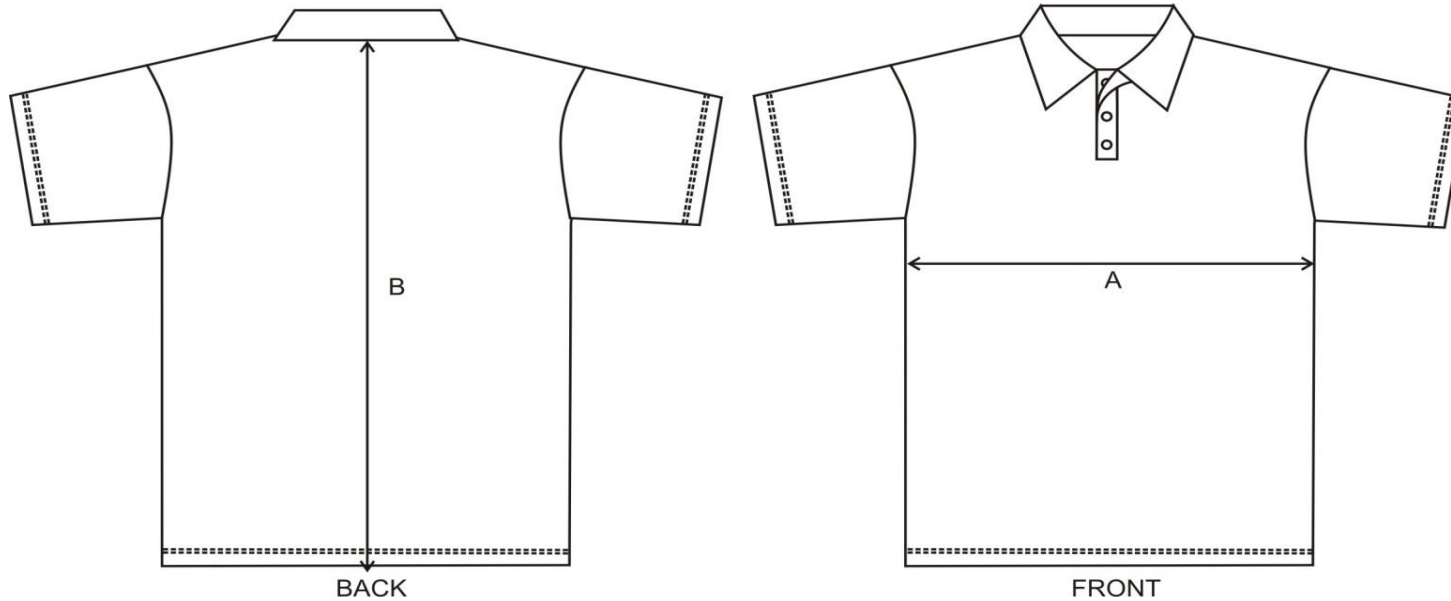

PRODUCT SPEC SHEET

PATTERN CODE: P01 DESCRIPTION: DROP SHOULDER POLO

Measurements in cm **YOUTH POLO** Tolerance: +/- 1cm on all measurements

		2	4	6	8	10	12	14	16
A	HALF CHEST	35	38	40	42	44	46	48	50
B	CENTRE BACK	45	50	55	60	64	67	70	73

ADULT POLO *non-standard sizes*

		S	M	L	XL	2XL	3XL	4XL	5XL	6XL	7XL	8XL	9XL
A	HALF CHEST	54	56	58	61	63	65	67	69	72	75	77	79
B	CENTRE BACK	75.5	76.5	77.5	78	78.5	79.5	80	81	82	83	83.5	84