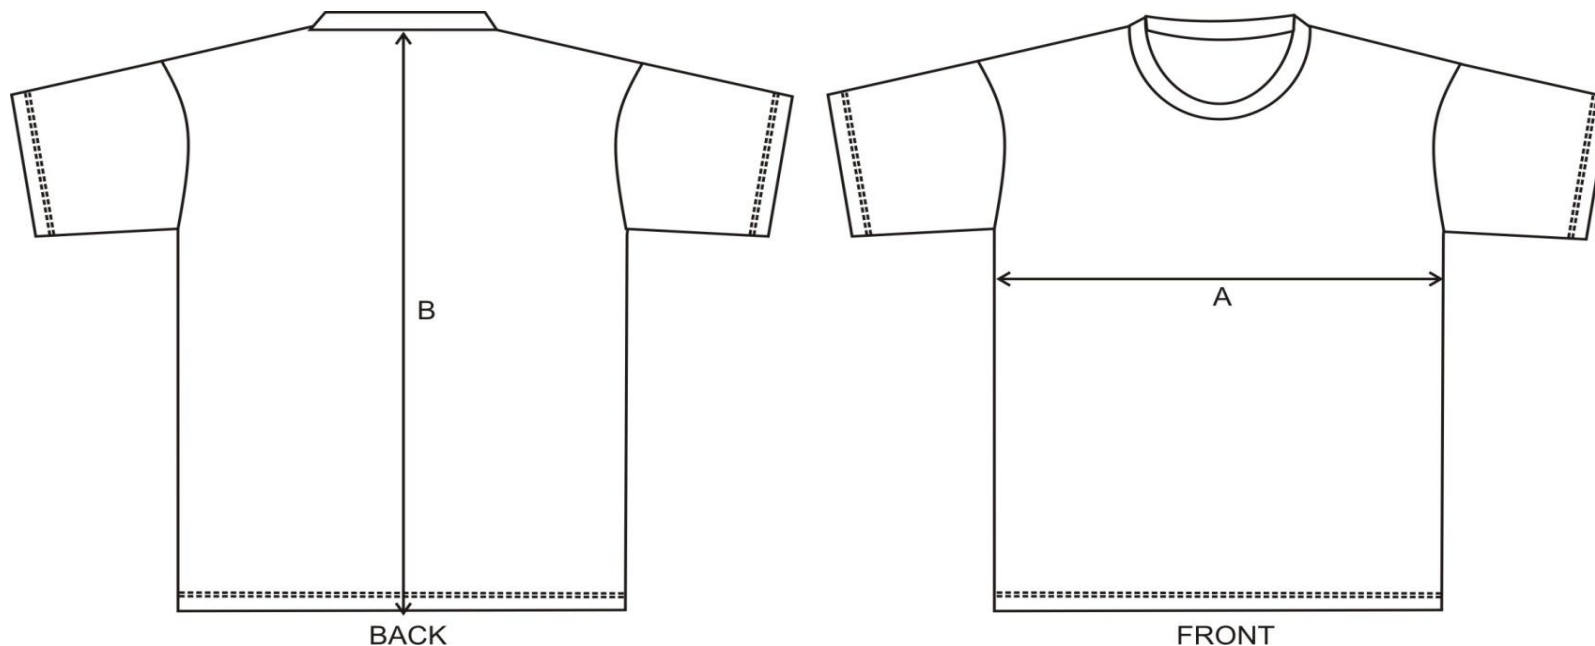

PRODUCT SPEC SHEET

PATTERN CODE: P215 **DESCRIPTION:** SOCCER TOP DROP SHOULDER ROUND NECK

Measurements in cm		YOUTH TOP							Tolerance: +/- 1cm on all measurements	
		4	6	8	10	12	14	16		
A	HALF CHEST	38	40	42	44	46	48	50		
B	CENTRE BACK	50	55	60	64	67	70	73		

		ADULT TOP								
		S	M	L	XL	2XL	3XL	4XL		
A	HALF CHEST	54	56	58	61	63	65	67		
B	CENTRE BACK	75.5	76.5	77.5	78	78.5	79.5	80		